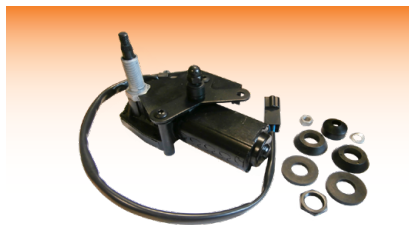

63240
Wiper Motor Front 54s 42s 43s