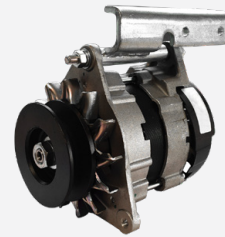

54620
Alternator Ursus 45Amp C-360
OE Ref: 143701007