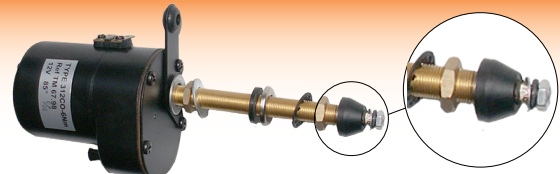

2493
Wiper Motor 12 Volt 85
Degrees Small Tapered