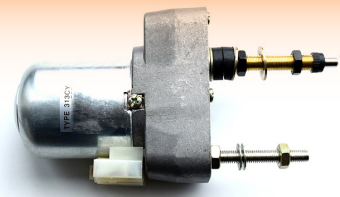

**51045**  
Wiper Motor 12 Volt 110; Short Stem  
Straight Shaft Lenght 46mm  
Arm ref is 4296

**2491**  
Wiper Motor 12 Volt 80; Small Tapered Shaft  
Shaft Length 58mm - Check Type of Cab

**2492**  
Wiper Motor 12 Volt 110; Small Tapered Shaft  
Shaft Length 58mm

**51025**  
Wiper Motor Case 12V  
135; Small Tapered Shaft  
Shaft Length 34mm

**52956**  
Wiper Motor  
Case 40 43 44 45 56 95 12V  
[OE Ref: 1535097C1](#)

**51260**  
Wiper Motor 12 Volt 90;  
Small Tapered Shaft  
Wiper Motor With Cover  
& Switch - Shaft 48mm