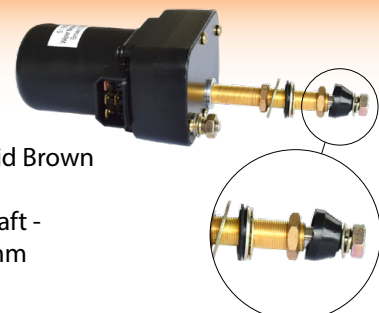

**51045**  
Wiper Motor 12 Volt 110; Short Stem  
Straight Shaft Lenght 46mm  
Arm ref is 4296

**2491**  
Wiper Motor 12 Volt 80; Small Tapered Shaft  
Shaft Length 58mm - Check Type of Cab

**2492**  
Wiper Motor 12 Volt 110; Small Tapered Shaft  
Shaft Length 58mm

**51025**  
Wiper Motor Case 12V  
135; Small Tapered Shaft  
Shaft Length 34mm

**52956**  
Wiper Motor  
Case 40 43 44 45 56 95 12V  
[OE Ref: 1535097C1](#)

**51260**  
Wiper Motor 12 Volt 90;  
Small Tapered Shaft  
Wiper Motor With Cover  
& Switch - Shaft 48mm