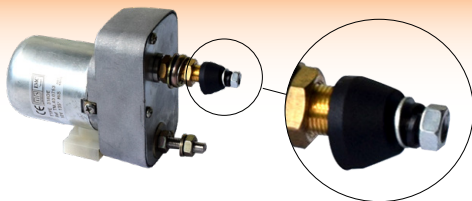

51025
Wiper Motor Case 12V
135; Small Tapered Shaft
Shaft Length 34mm