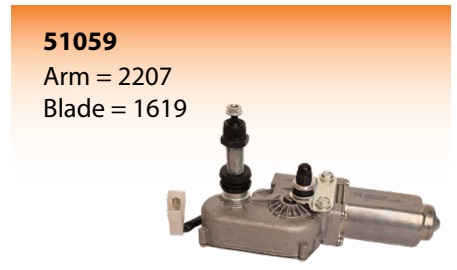

Wiper Motor 390 398 105; Shaft Length 48mm