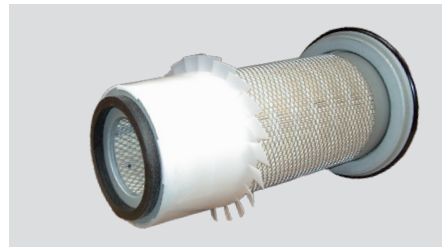

FLI6620
Air Filter Same & Lamborghini Outer,
NH75/85/95 Digger & 555/655 Digger