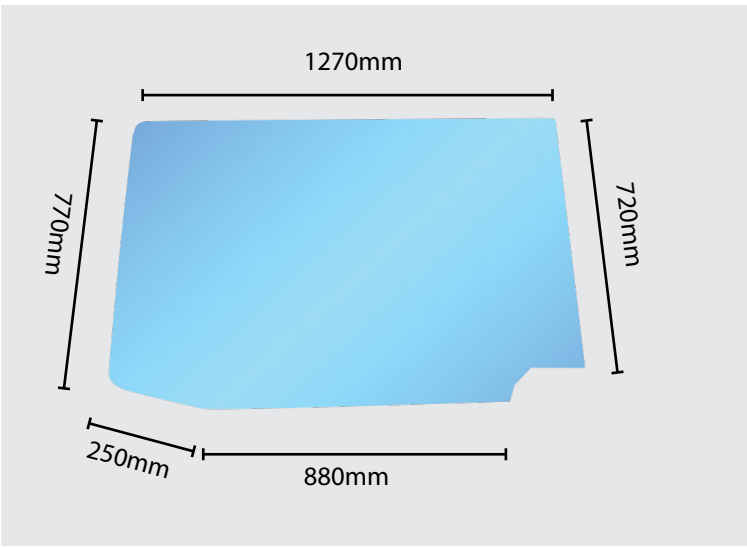

55477
Blower Motor Agile, R1, R2, R3, RS, RV, Sprint Series
Same, Hurlimann
OE Ref: 001021211
Resistor is 54310
OE Ref: 001804090

Glass

53811
Rear Window Glass
Lamborghini R4 R5
Racing Formula Premium
OE Ref: 007.733800/10