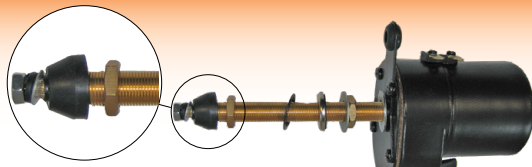

Wiper Motors

2494
Wiper Motor 12 Volt 105
Degrees Small Tapere