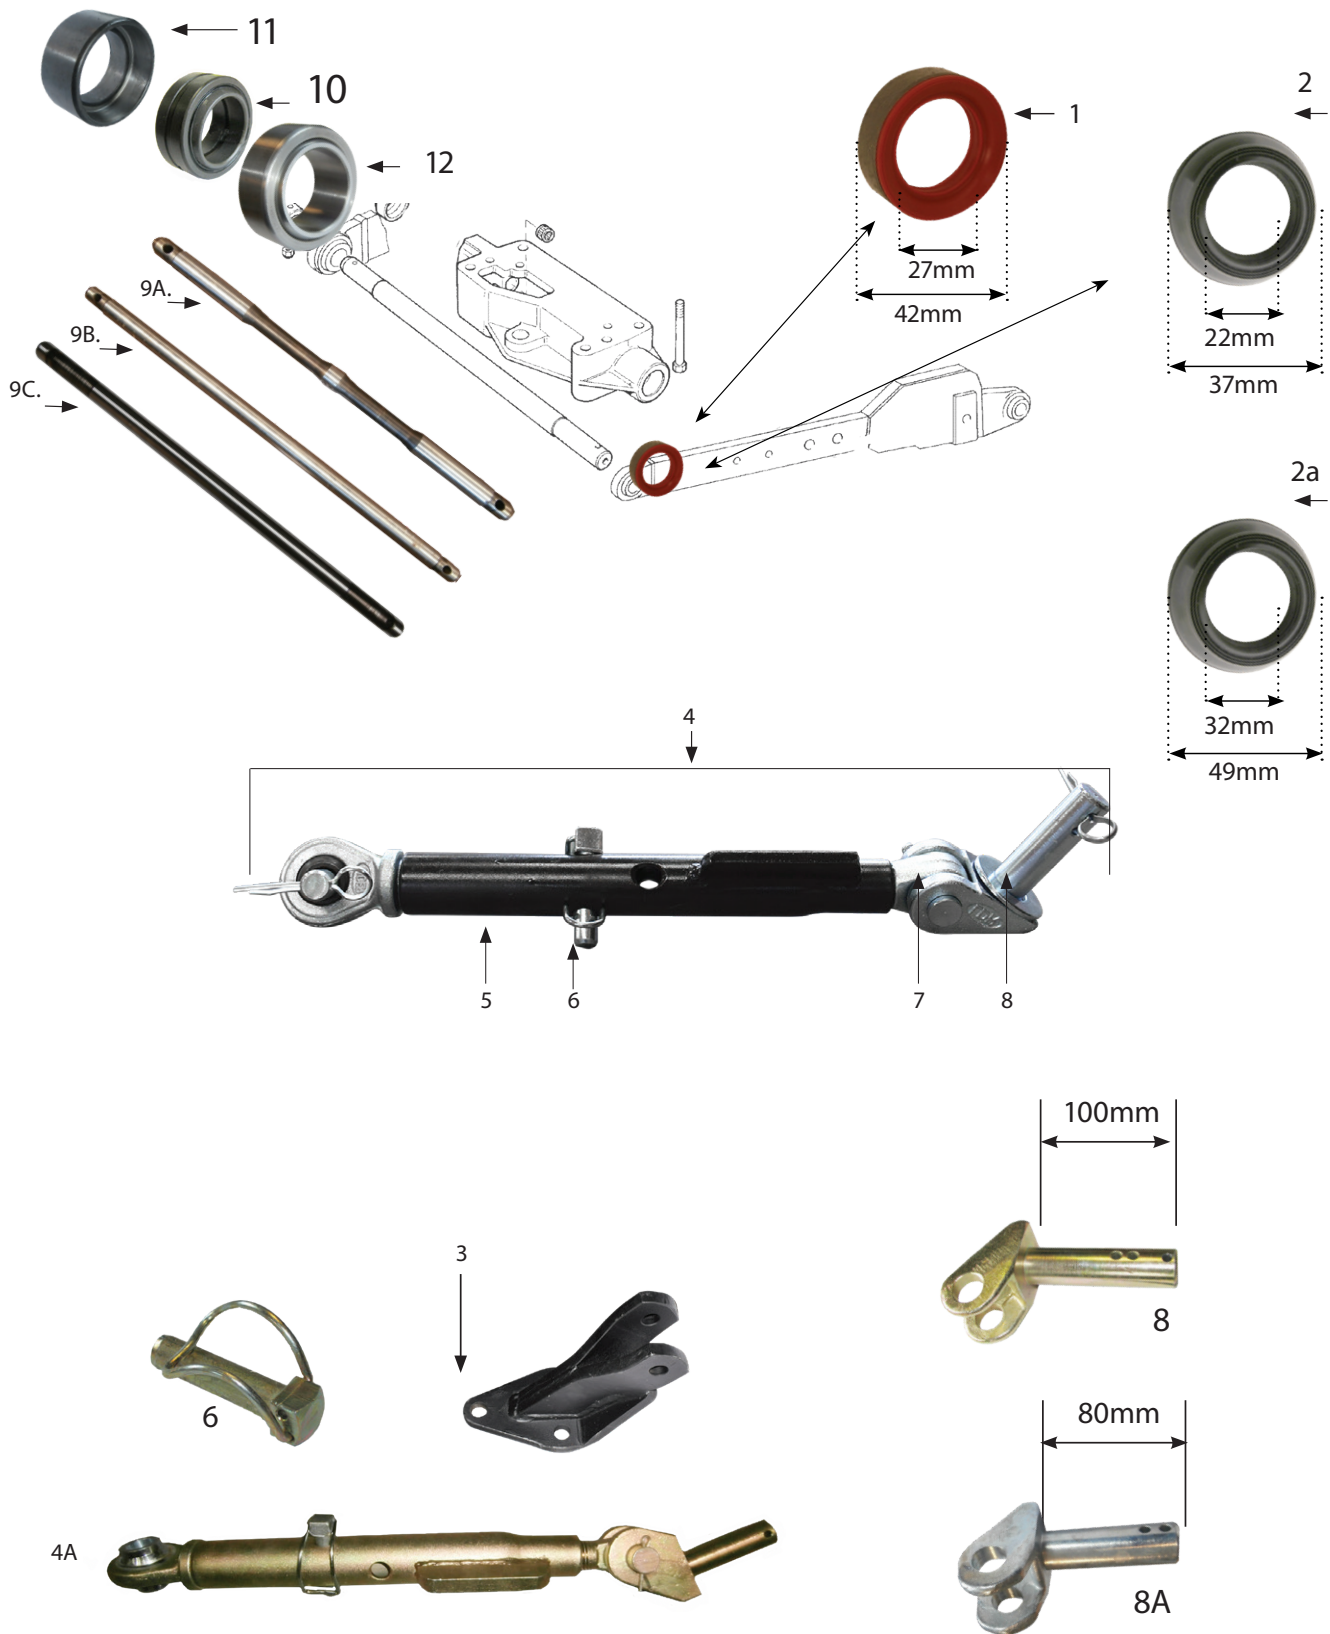

Stabilisers