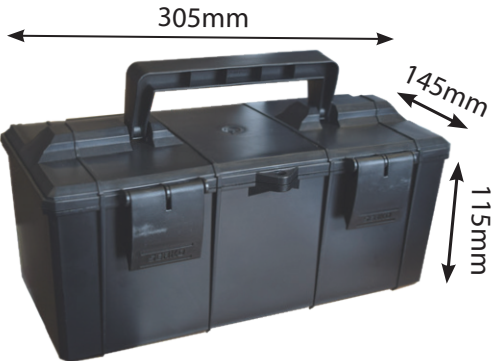

Tool Boxes

7139
Tool Box Fiat 90's

7141
Tool Box Fiat 80's

7328
Tool Box Fiat *Large Plastic*

7277
Tool Box Fiat *Small Plastic*

80 Series Cab Glass

7249
Glass Fiat 80 Super Door
Comfort Plain LH

7263
Glass Fiat 80 Super
Comfort RH Door Plain
580 680 780 880 80
CS2 CS2/1