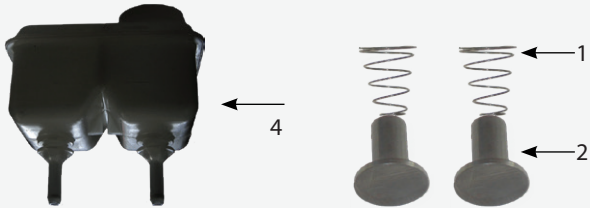

Brake Parts

1. **7400** Brake Cap Spring Fiat 80-90
2. **7418** Brake Cap Plug Fiat 100-90
4. **42263** Brake Reservoir Fiat 90 Series