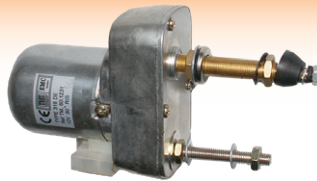

2491

Wiper Motor 12 Volt 80; Small
Tapered Shaft
Shaft Length 58mm - Check
Type of Cab