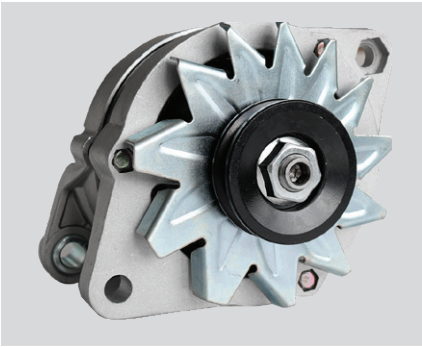

7769R

Alternator Fiat 100 110-90 130-90 1380
140-90 1580
90-90 **14V 65A**

OE Ref: 4808517

7967

Alternator Fiat 66 Series Classique
SAME Leopard