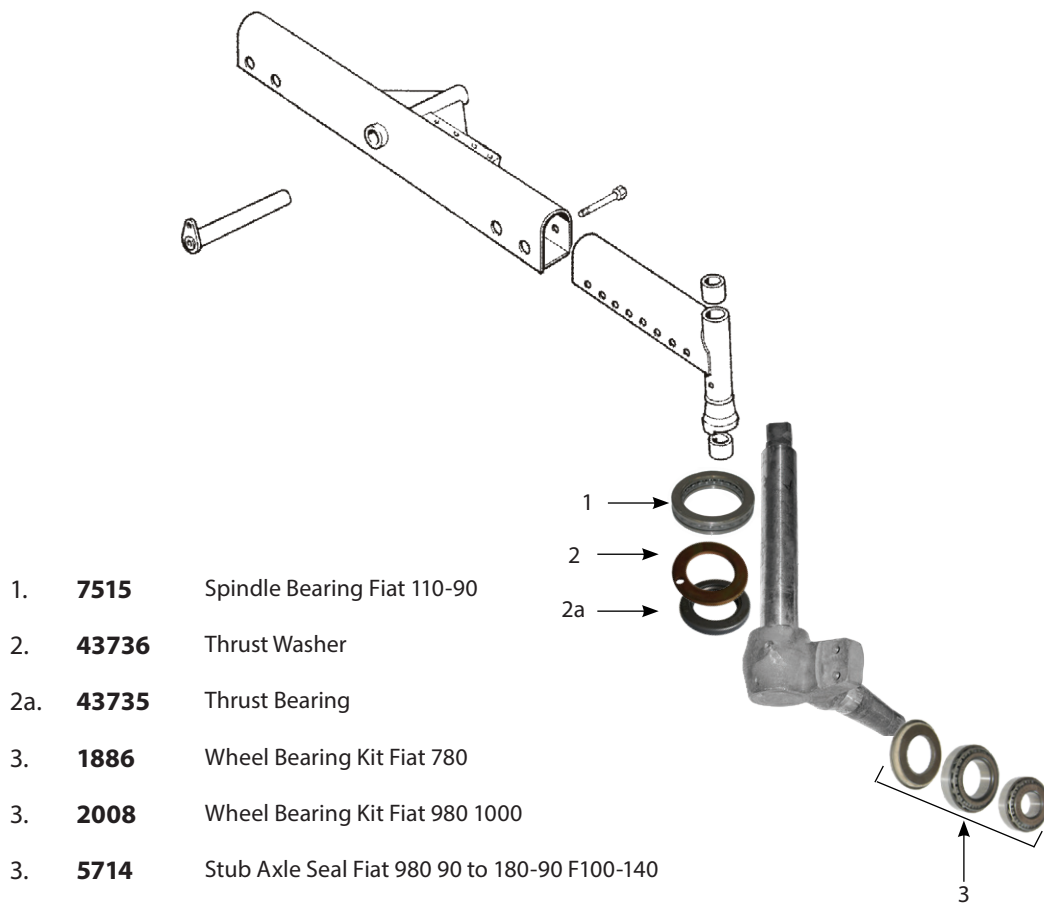

2WD Front Axle Parts

1. **7515** Spindle Bearing Fiat 110-90
2. **43736** Thrust Washer
- 2a. **43735** Thrust Bearing
3. **1886** Wheel Bearing Kit Fiat 780
3. **2008** Wheel Bearing Kit Fiat 980 1000
3. **5714** Stub Axle Seal Fiat 980 90 to 180-90 F100-140