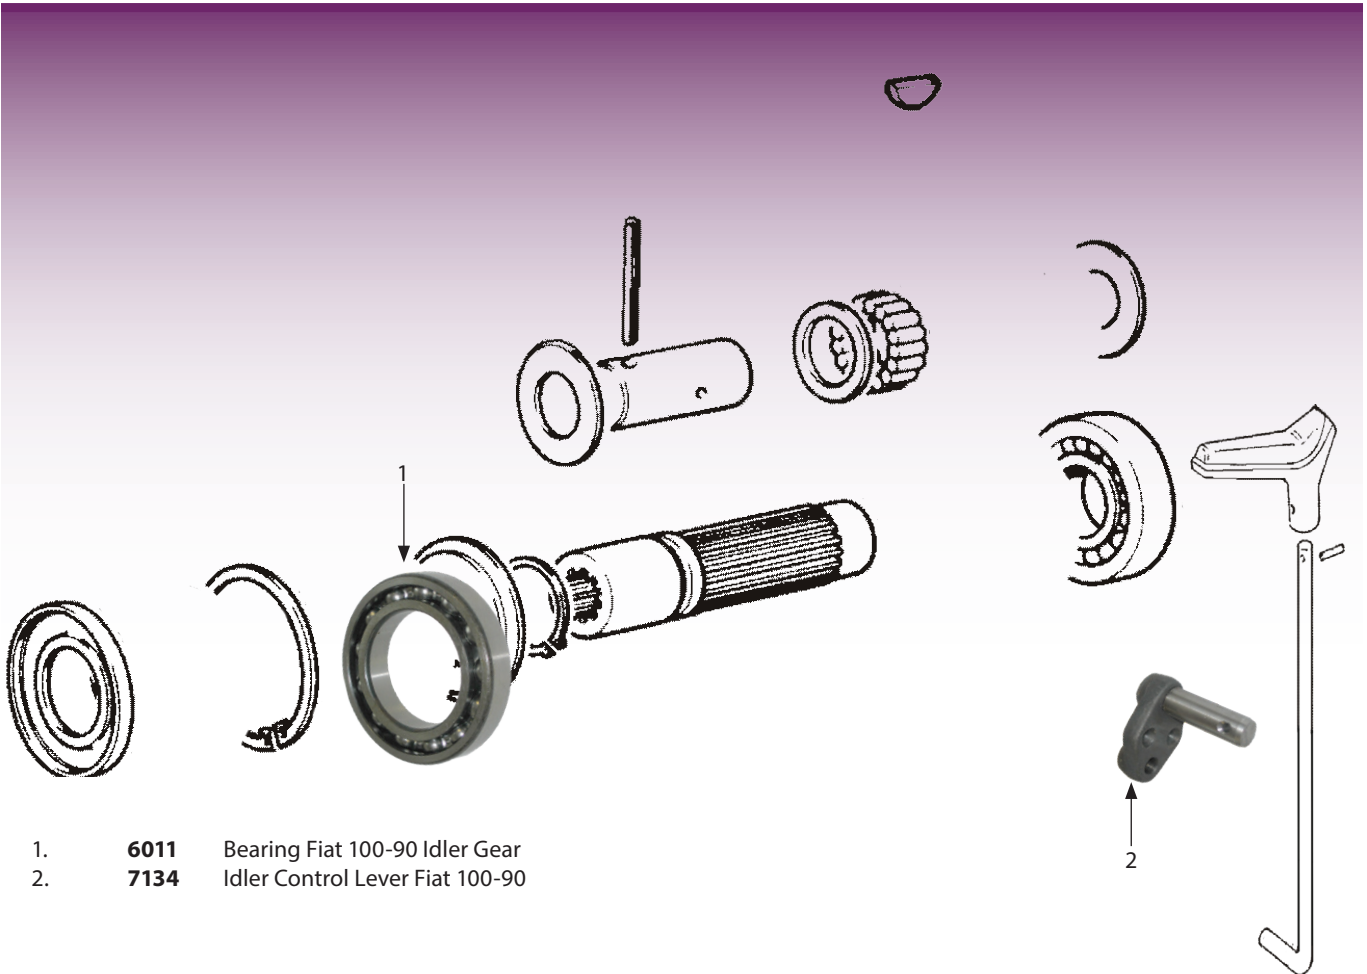

4WD Parts

1. **6011** Bearing Fiat 100-90 Idler Gear
2. **7134** Idler Control Lever Fiat 100-90