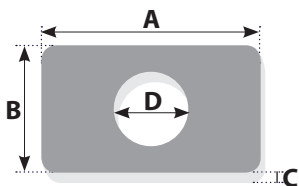

Linkage CBM Type