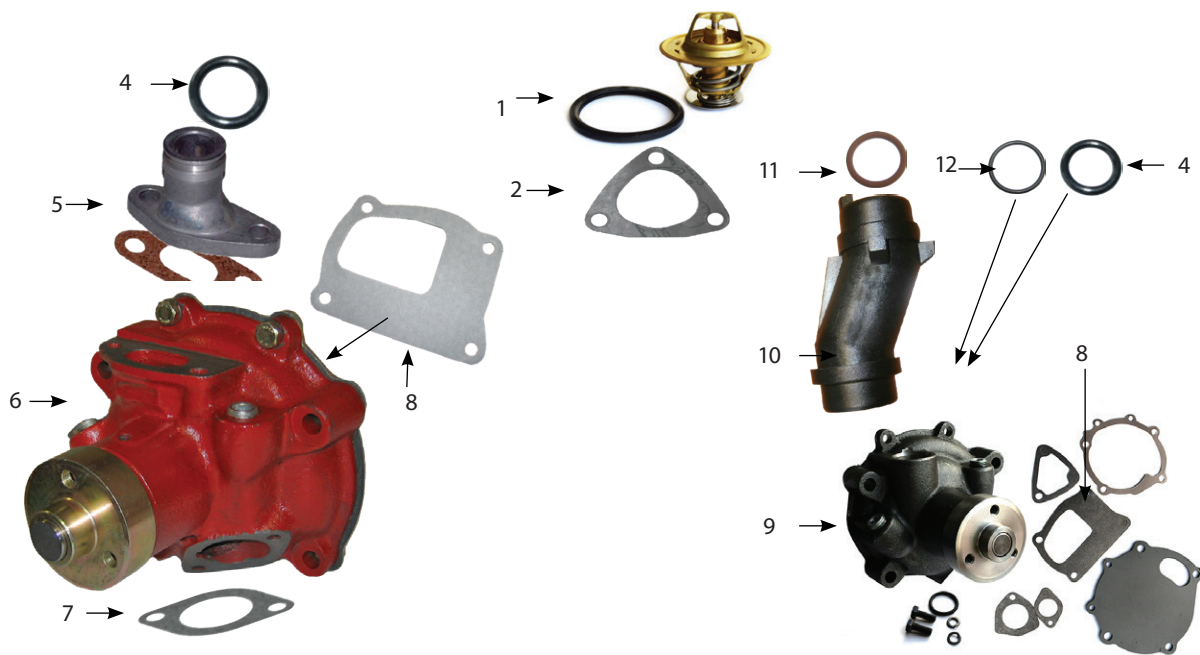

Cooling System

Water Pumps

7537
Hose Water Fiat 100-90
Bottom
OE Ref: 596152

5703
Water Pump Fiat 780
OE Ref: 4696707

7856
Water Pump
Fiat 311 312 315
OE Ref: 562988

7247
Water Pump Fiat 160-90
180-90 160-90DT
OE Ref: 4727139

Part No.	Description	OE Ref.
1.	7559 Thermostat Fiat 110-90 80-90 540 550 566 880	4703088
2.	7589 Thermostat Gasket Fiat 110-90	4770933
4.	5711 Seal For Water Pump Tube 65.46 to 80.66	14457880
5.	5705 Water Pump Thermostat Housing Fiat	4770247
6.	7561 Water Pump Fiat 90/90-110/90 Bolt On Connect	8813370
7.	7557 Water Pump Gasket Fiat 110-90 110-90	98418621
8.	7331 Water Pump Gasket Fiat 90 Series	4599561
9.	7561P Water Pump Fiat 90/90-110/90 Push In Connect Fiat 90's	98497117
10.	7788 Connection Fiat 90 F's Water Pump - Push in	98464616
11.	7802 O Ring To Suit 7788	14463281
12.	7803 O Ring To Suit 7788	14457880