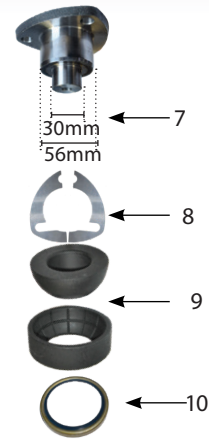

4WD Parts

- 1. **6011** Bearing Fiat 100-90 Idler Gear
- 2. **7134** Idler Control Lever Fiat 100-90

4WD Drive Shaft

- | | | | |
|--|---|--|--|
| <ul style="list-style-type: none"> 1. 7507 1. 7587 1. 7007 2. 7506 2. 7008 | <ul style="list-style-type: none"> Coupling Fiat 100-90 4WD 14 Spline Late Fits 110-90 90-90 F100 F115 F140 Coupling Fiat 100-90 4WD 12 Spline Early Coupling Fiat 80-90 4WD 10 Splined Coupling Fiat 100-90 4WD 12 Splined Coupling Fiat 80 90 93 94 10 Splined | <ul style="list-style-type: none"> 3. 7009 4. 7010 5. 60092RS 5. 60082RS 6. 7511 6. 7002 | <ul style="list-style-type: none"> Housing Circlip Fiat 100-90 4WD Bearing Shield Fiat 100-90 Drive Shaft Bearing Fiat 45 x 75 x 16 Bearing Housing Fiat 110/90 4WD Shaft Bearing Carrier Fiat 60 - 90 80-90 |
|--|---|--|--|

Fiat 4WD 2 Ram Axle Parts

7041
Ram Locking Wire
Ref: 87352069

17

16

12

7839
Oil Seal Front Axle
Fiat 90-90 - 160-90
Size: 45 x 65 x 15mm
OE Ref: 5135990

18

19