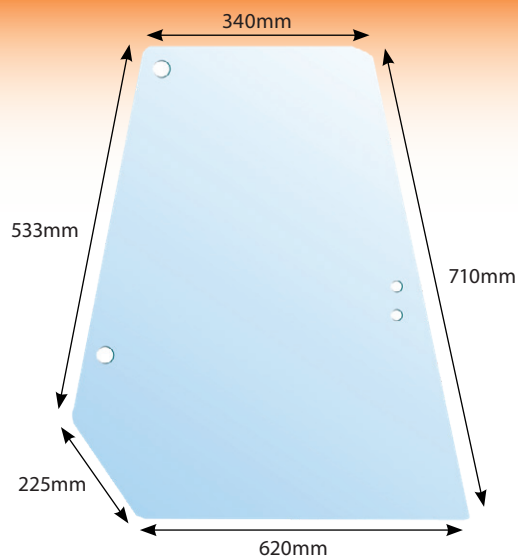

7062
Glass Fiat 90
Comfort Side
Window