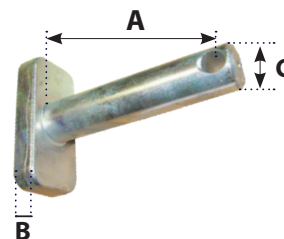

41739

Eye bolt Ring Quick Release
Chain 3000 5400

41746

Chain For Quick
Release CBM Type

Linkage CBM Type

59288K
 Levelling Box Pin Kit
 John Deere 6000
 20mm Pin
 OE Ref:L158186

59289
 Pin Plate Square
 John Deere 6000
 A: 55mm
 B: 30mm
 C: 5mm
 D: 20mm