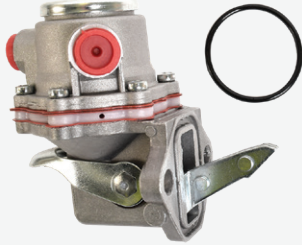

7845
Crankshaft Seal
Fiat 6170 6190 G210 G240
OE Ref: [87802236](#)

1.	7547	Fiat 80-90 Hub Nut
3.	7545	Ring Gear Fiat 80-90 110 Teeth
3.	7020	Ring Gear Fiat 100-90 110-90 - 127 Teeth
4.	62042RS	Spigot Shaft Bearing IHC 385 395 454 475 484

Engine & Crankshaft Parts

Sumps

7721
 Sump Fiat 3Cylinder Ford 30 Series 35 Series
 OE Ref: 4778894

7720
 Sump Fiat 4 Cylinder Ford 4230 4430
 OE Ref: 4812925

44232
 Inlet Valve G M Series
 OE Ref: 87802256

44231
 Exhaust Valve G M Series
 OE Ref: 87802258

44230
 Valve Stem Seal G M Series
 OE Ref: 84349929

Oil Pump & Parts

42883
 Oil Pump
 Ford 30 35 L TD TN TL Series Fiat 40 50 80 90 94 L Series
 OE Ref: 4705827

7066
 Oil Light Switch Fiat 100-90 Case JX55 - 100
 OE Ref: 5160694

Fuel Parts

Fuel Lift Pumps

7571
Fuel Lift Pump
Fiat 55 to 80-90 480 - 780 L60-L95 JX60-JX95 3435 - 7635

7572
Fuel Lift Pump Fiat 110/90 F series 680 - 880