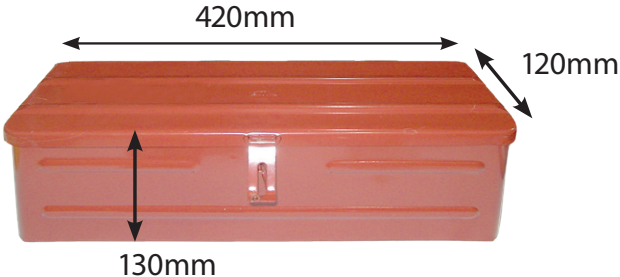

Tool Boxes

7139
Tool Box Fiat 90's