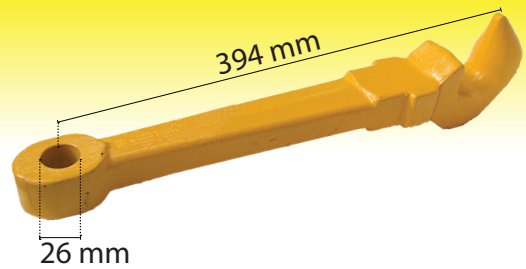

Dromone Hitch Parts

61215

Pick Up Hitch Hook Heavy Duty
Short Inner Pull Bar Pin to suit is 886166
25.4mm 80mm Long

DRSP30033

Pick Up Hitch Hook ISO 60mm
115mm btw Holes

62 mm
60 mm

DRSP30293G

Drawbar Assembly ISO
57.5mm centre to centre