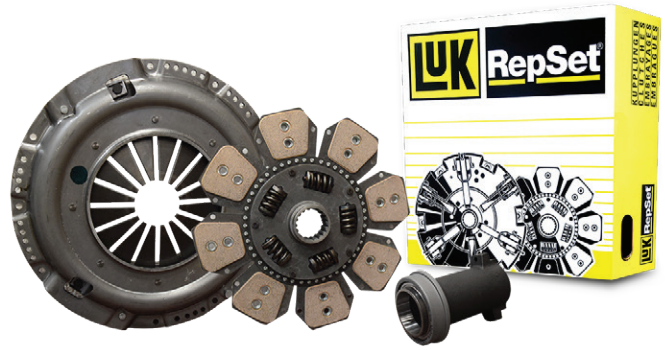

7741

Clutch Kit Fiat 90 Series A140 1180 1280 1580
OE Ref: 5112605

60152RS

Fiat Clutch Release Bearing (Large)

7014

Main Release Bearing

62042RS

Spigot Shaft Bearing

7665

Clutch Aligning Tool Fiat
Suits 5163936L