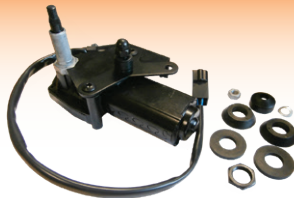

Motor = 3859

4195

Wiper Motor Kit 12 Volt 90; c/w Arm & Blade Shaft Length 58mm

6671

Wiper Motor 300 12V 115; Small Tapered Shaft (Shaft length 78mm)

6645

Wiper Motor 390 12V 105; Large Tapered Shaft Shaft length 33mm