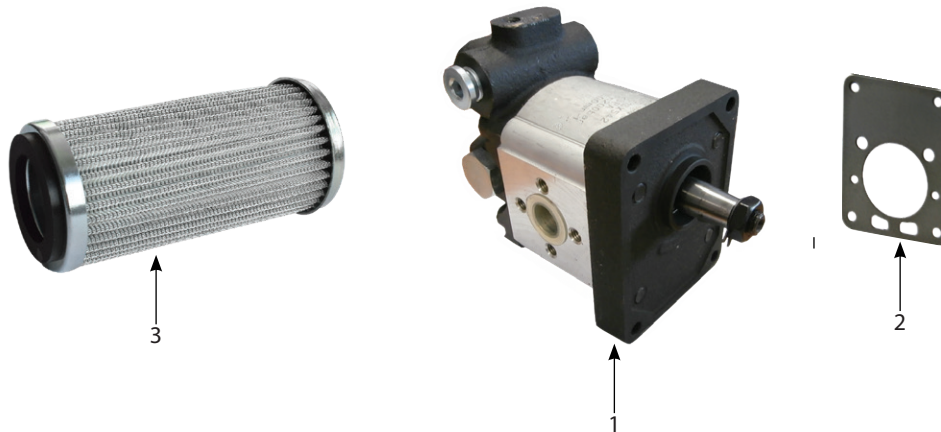

Power Steering Kits

7719

Power Steering Kit Fiat 480 500
Hydraulic Pump to suit is 55412

7988

Power Steering Kit Fiat 640

Fiat Steering

- 1. **7814** Power Steering Pump Fiat 100-90 110-90 115-90
- 2. **7218** Hydraulic Pump Gasket Fiat 100-90
- 3. **7320** Power Steering Filter Fiat 100/90-180/90/TL