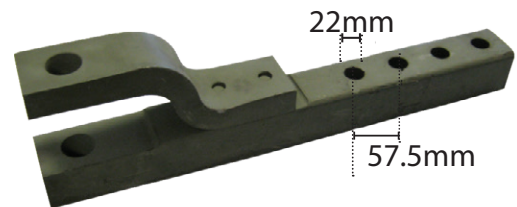

Dromone Hitch Parts

61215

Pick Up Hitch Hook Heavy Duty
Short Inner Pull Bar Pin to suit is 886166
25.4mm 80mm Long

DRSP30033

Pick Up Hitch Hook ISO 60mm
115mm btw Holes

62 mm
60 mm

DRSP30293G

Drawbar Assembly ISO
57.5mm centre to centre