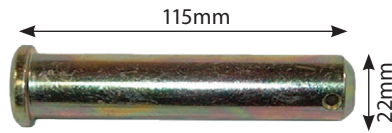

Dromone Hitch Parts

Drop In Pins

DRP48810

Drop In Pin

DRP48832

Drop In Pin

DRP48818

Drop In Pin - 2 Pin Type Push Back