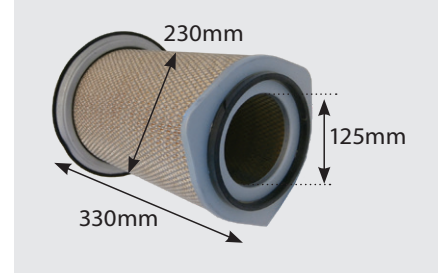

7811

Outer Air Filter
Fiat 115-90 115-90DT 130-90 140-90
140-90DT 160-90 160-90DT 180-90
180-90DT
Inner is 2172