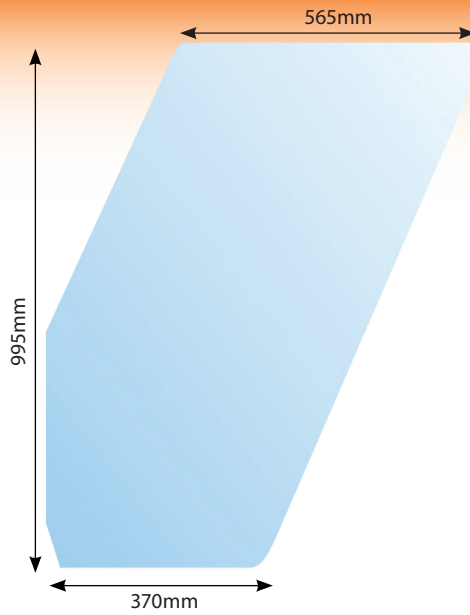

80 Series Cab Glass

7249
Glass Fiat 80 Super Door
Comfort Plain LH