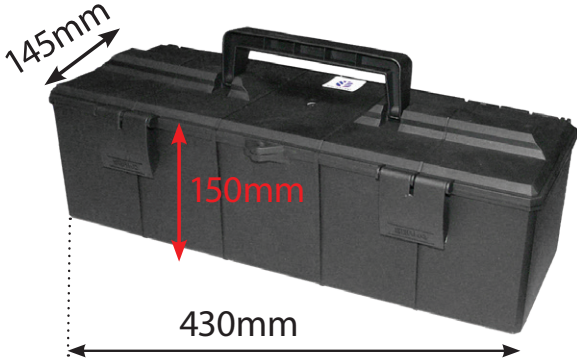

7328
Tool Box Fiat *Large Plastic*