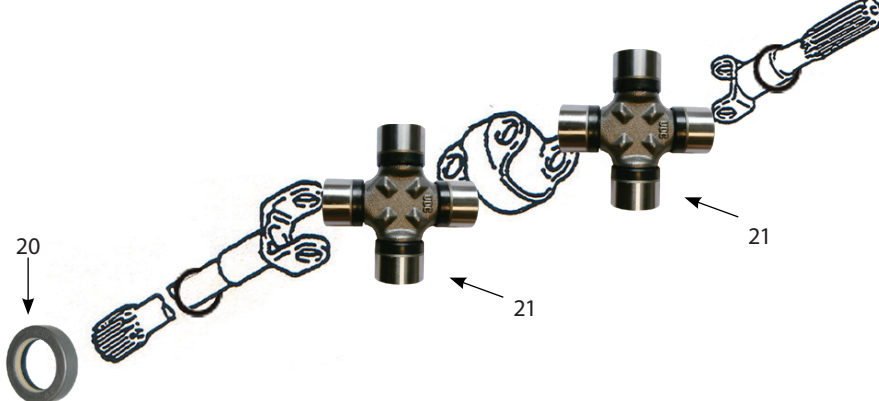

Fiat 4WD 2 Ram Axle Parts

7041
Ram Locking Wire
Ref: 87352069

17

16

12

7839
Oil Seal Front Axle
Fiat 90-90 - 160-90
Size: 45 x 65 x 15mm
OE Ref: 5135990

18

19

19

18

23/23A

22

20

21

21