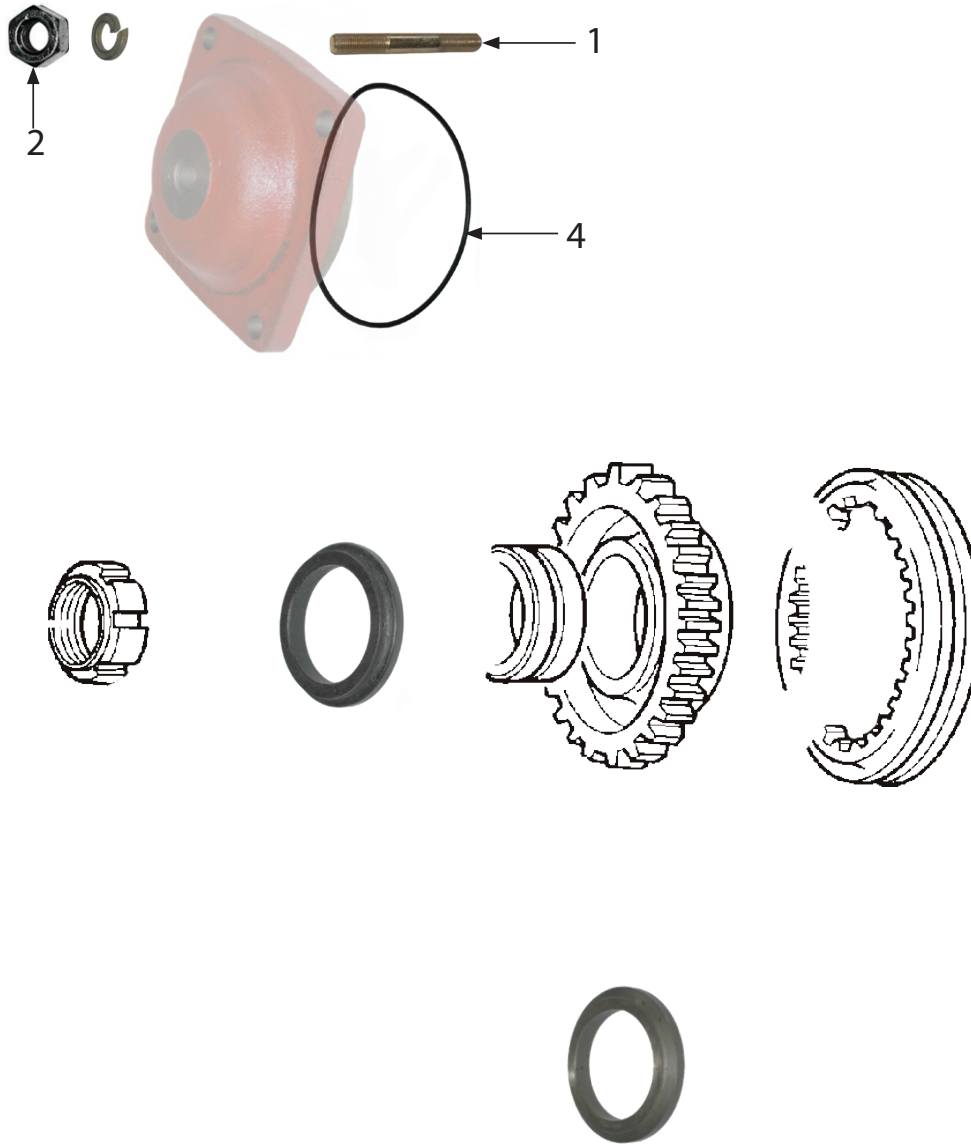

100-90/100-90Dt Transmission Gears

1. **7623** 110/90 Input Housing Studs
2. **7624** 110/90 InputHousing StudNut
4. **7626** O Ring Fiat 110-90 Input Housing