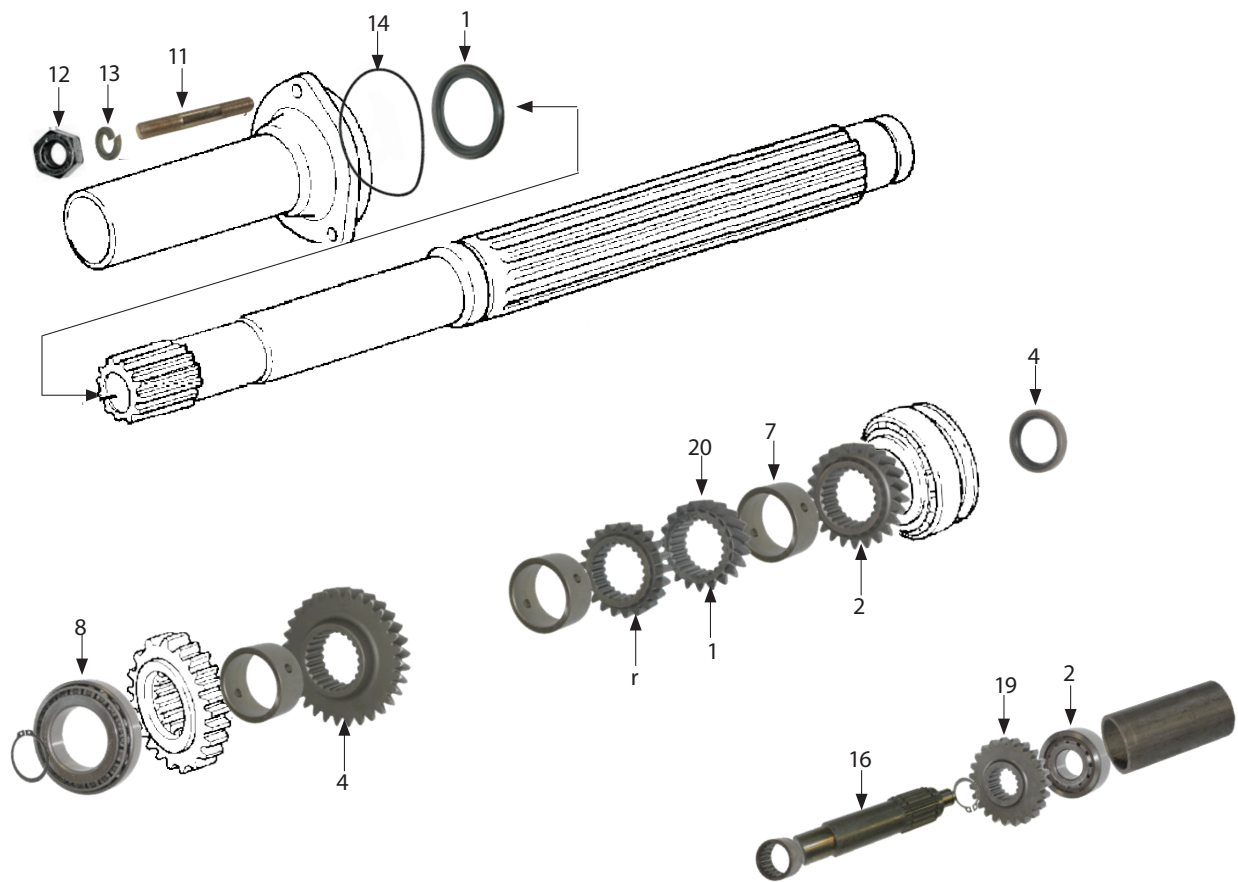

7868
Clutch Release Bearing Fiat
100-90 110-90 90-90
OE Ref: 5177197

7970
Clutch Release Bearing Fiat
1000 1000DT 650 750 850
900 800 OE Ref: 5177204

Clutch Kit - 7870

Top Shaft & Parts For 100-90/110-90