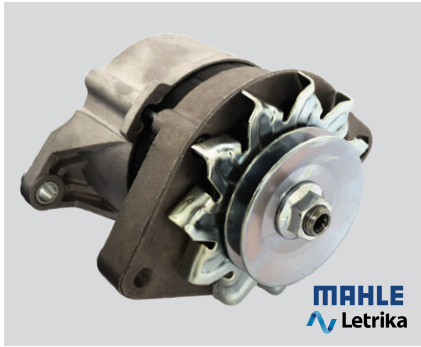

Starter Fiat 80-90 Left Hand Fit Fits Both Sides

OE Ref: 4807375

7733

Starter Fiat 80-90 Left Hand Fit 12V 3.2KW Mahle
Gear Reduced

OE Ref: 4737755

7094

Starter Fiat 90-90 100-90 110-90 RH FIT F's 115-90 130-90
140-90 160-90 180-90

OE Ref: 4807376

7769R

Alternator Fiat 100 110-90 130-90 1380
140-90 1580
90-90 **14V 65A**

OE Ref: 4808517

7967

Alternator Fiat 66 Series Classique
SAME Leopard

OE Ref: 5101645

52561

Alternator 80, 88, 90, 93 & 94 Series
14V 45 Amp
With W Connector

OE Ref: 4772683

53695

Regulator Magnetti Morelli
Fiat 65-90 90-90 100-90 110-90
OE Ref: 9939826

7372

Starter Switch Fiat 1000 1000S 1300 1300S
450 480 500 540 550 600 640 650 650S
750 750S 850 850S 900
OE Ref: 4154449