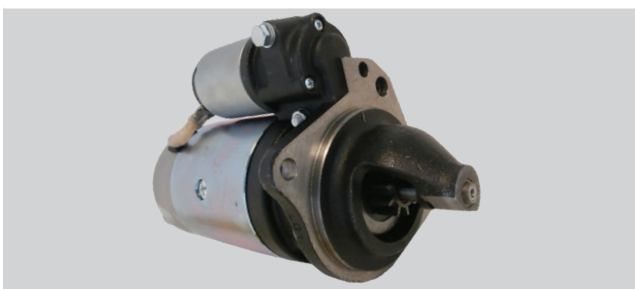

Starter Fiat 80-90 Left Hand Fit Fits Both Sides

OE Ref: 4807375

7733

Starter Fiat 80-90 Left Hand Fit 12V 3.2KW Mahle
Gear Reduced

OE Ref: 4737755

7094

Starter Fiat 90-90 100-90 110-90 RH FIT F's 115-90 130-90
140-90 160-90 180-90