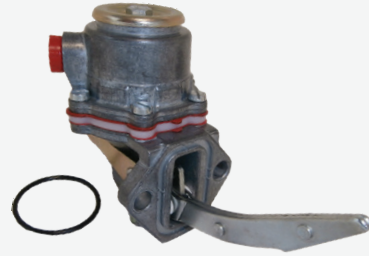

7845
Crankshaft Seal
Fiat 6170 6190 G210 G240
OE Ref: [87802236](#)

1.	7547	Fiat 80-90 Hub Nut
3.	7545	Ring Gear Fiat 80-90 110 Teeth
3.	7020	Ring Gear Fiat 100-90 110-90 - 127 Teeth
4.	62042RS	Spigot Shaft Bearing IHC 385 395 454 475 484

Engine & Crankshaft Parts

Sumps

7721
 Sump Fiat 3Cylinder Ford 30 Series 35 Series
 OE Ref: 4778894

7720
 Sump Fiat 4 Cylinder Ford 4230 4430
 OE Ref: 4812925

44232
 Inlet Valve G M Series
 OE Ref: 87802256

44231
 Exhaust Valve G M Series
 OE Ref: 87802258

44230
 Valve Stem Seal G M Series
 OE Ref: 84349929

Oil Pump & Parts

42883
 Oil Pump
 Ford 30 35 L TD TN TL Series Fiat 40 50 80 90 94 L Series
 OE Ref: 4705827

7066
 Oil Light Switch Fiat 100-90 Case JX55 - 100
 OE Ref: 5160694

Fuel Parts

Fuel Lift Pumps

7571
Fuel Lift Pump
Fiat 55 to 80-90 480 - 780 L60-L95 JX60-JX95 3435 - 7635

7572
Fuel Lift Pump Fiat 110/90 F series 680 - 880