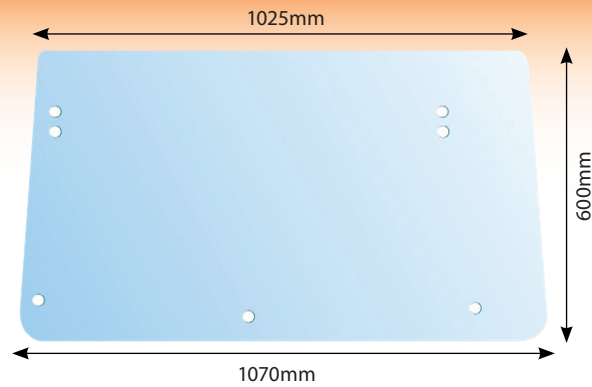

7263
Glass Fiat 80 Super
Comfort RH Door Plain
580 680 780 880 80
CS2 CS2/1

2231
Glass Fiat Rear
Window Super Comfort