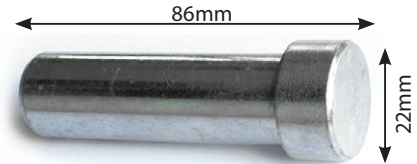

Dromone Hitch Parts

Drop In Pins

DRP48810

Drop In Pin

DRP48832

Drop In Pin

DRP48818

Drop In Pin - 2 Pin Type Push Back