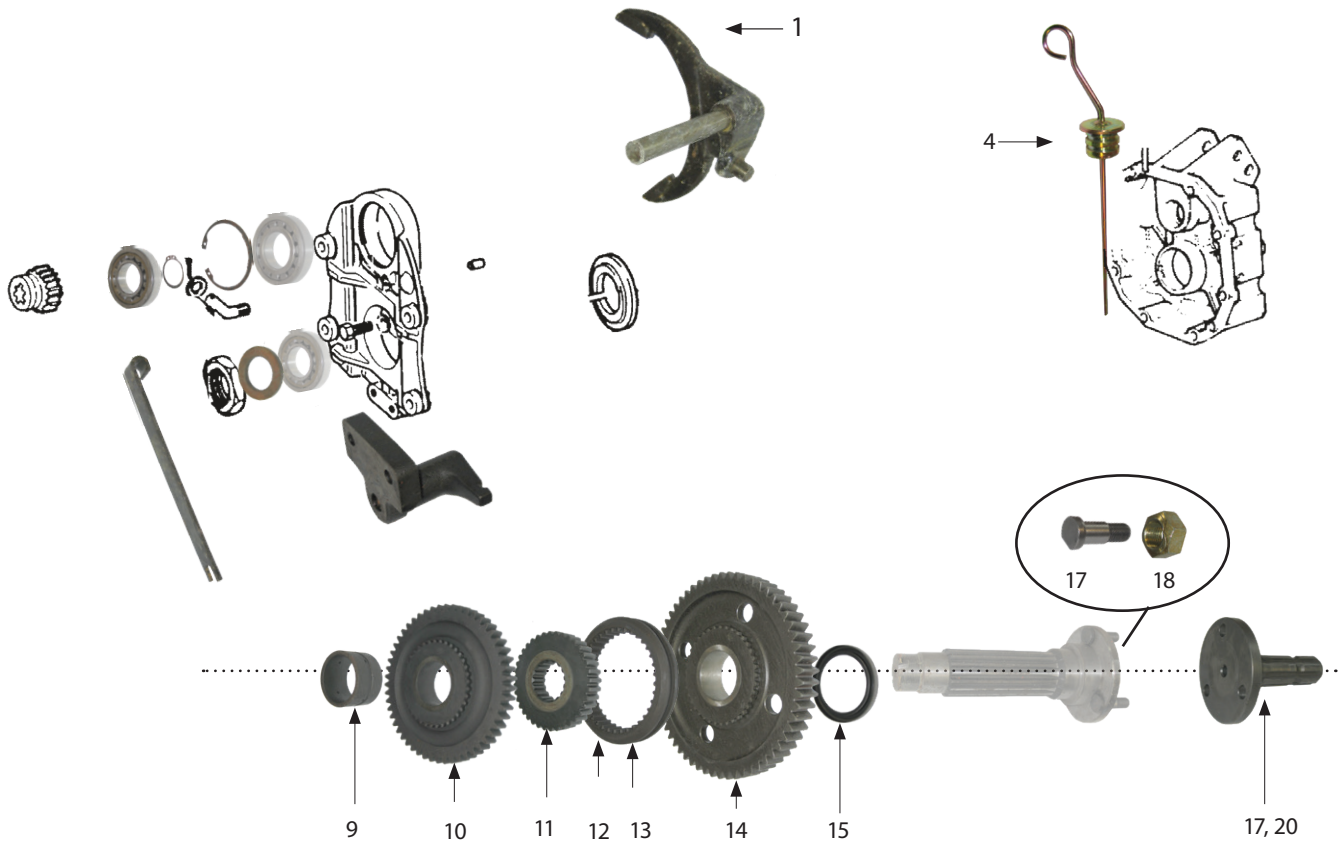

Fiat P.T.O. 540/1000 For 100-90/110-90

1.	7439	PTO Selector Fork Fiat 110-90 Single Spd
4.	7455	Dipstick Fiat 100/90 Rear Axle
9.	7448	Fiat Bush 100/90 PTO Gear
10.	7447	PTO Gear Fiat 100/90
11.	7449	Fiat 100/90 PTO Gear
12.	7437	Fiat 110-90 PTO Collar
13.	7450	Fiat 100/90 PTO Gear Coupling
14.	7451	PTO Gear Fiat 100/90
15.	7452	PTO Seal Fiat 100/90 68 x 90 x 10mm
17.	7438	PTO Stud Fiat 110-90
18.	7475	Crown Wheel Nut Fiat 90 F Ford 8060 TM
19.	5710	PTO Shaft Fiat 2 Speed 540rpm 6 Spline
20.	7478	PTO Shaft Fiat 100/90 1000rpm