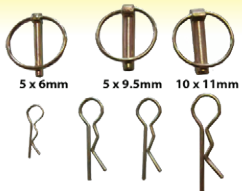

Lower Link Balls

54455

Cat 2/3

Lower Link Ball
57mm OD 36.5mm ID
44.5 Width

2539

Cat 3/2

Lower Link Ball Cat 3/2 ID
29 OD 63.5

2540

Cat 3/3

Lower Link Ball Cat 3/3
ID 37.5mm OD 63.5mm

62228

Cat 2/2

Ball Cat 2/2 For Lower
Quick Release End

53057

Linch Pin & Grip Clip
Assortment Pack
Qty 50

1869219

Lift Arm Ball Clip

886428

Cat 1

Lower Link Ball Cat 1
Interchangeable
Fits 100 200 300 4200 4300
600 Series

886429

Cat 2

Lower Link Ball Cat 2
Interchangeable
Fits 100 200 300 4200 4300
500 600 Series

Lower Link Conversion Bushes