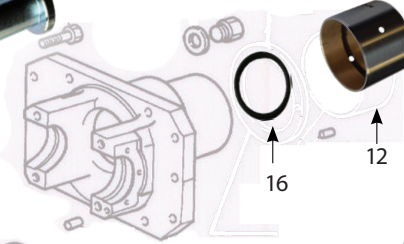

7041
Ram Locking Wire
Ref: 87352069

17

16

12