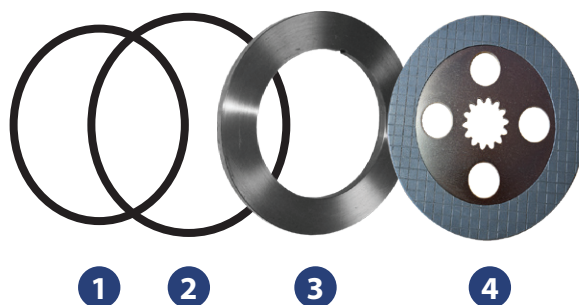

Transmission Brakes

Part No.	Description	OE Ref.
1	41039 Small Brake Disc O Ring Fiat M Series Winner Series	5165511
2	41040 Large Brake Disc O Ring Fiat M Series Winner Series	5165512
3	409672 Brake Pressure Ring Fiat M Series Winner Series	5152350
4	41038 Brake Disc Ford 60 TM M Fiat F Wellman <i>14 Spline</i>	5154521