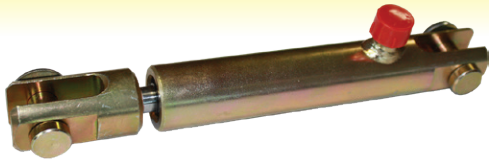

Drop In Pin - 2 Pin Type Push Back

DRSP30312

Ram Hydraulic Release Dromone Hitch

DRSP75265P