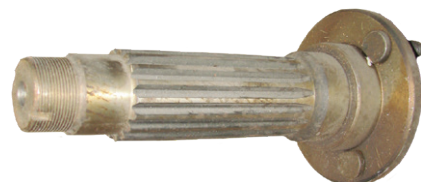

7301

Transmission Lever Fiat 90's
[OE Ref: 5132023](#)

7398

100-90 Selector Rail Ball
[OE Ref:20063390](#)

7453

PTO Shaft Fiat 100/90 Inner
[OE Ref:5127291](#)

55451

PTO Oil Seal Case JX55 - JX95 JX70U - JX1090U
 55-90-85-90DT 4635 - 4635 50 x 80 x 10
[OE Ref:5106867](#)