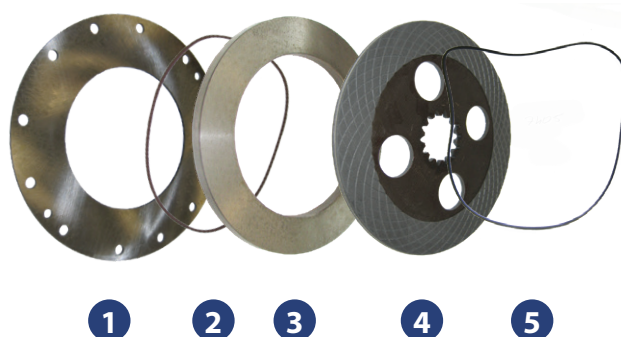

Part No.	Description	OE Ref.
1	7413 Brake Ware Plate Fiat	5110139
2	7404 Small Foot Brake Seal Fiat 100-90	5169561
3	7420 Brake Piston Fiat 100-90 100-90D	5110095
4	7133 Brake Disc Fiat 90 4 Cylinder	5184313
4a	7406 Brake Disc Fiat 90/100 + 110/90	4993585
4b	41038 Brake Disc Fiat M Series Winner Series	5154521
5	7405 Large Foot Brake Seal Fiat 100-90	5169562
5a	7405G Large Foot Brake Seal Fiat 100-90	5169562
5b	41040 Large Brake Disc O Ring Fiat M Series Winner Series	5165512