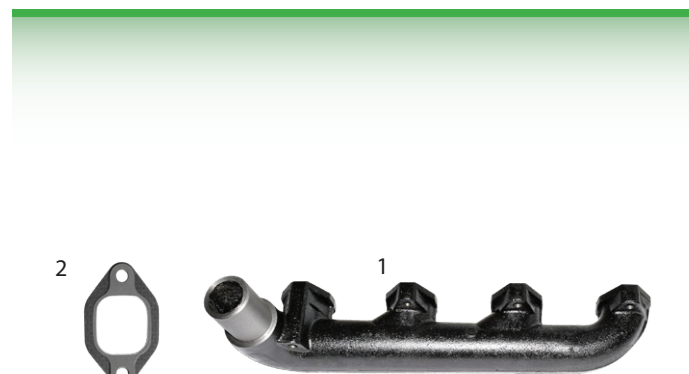

1. **7359** Exhaust Manifold Fiat 80-90 80-90DT
2. **7360** Exhaust Manifold Gasket Fiat 80-90