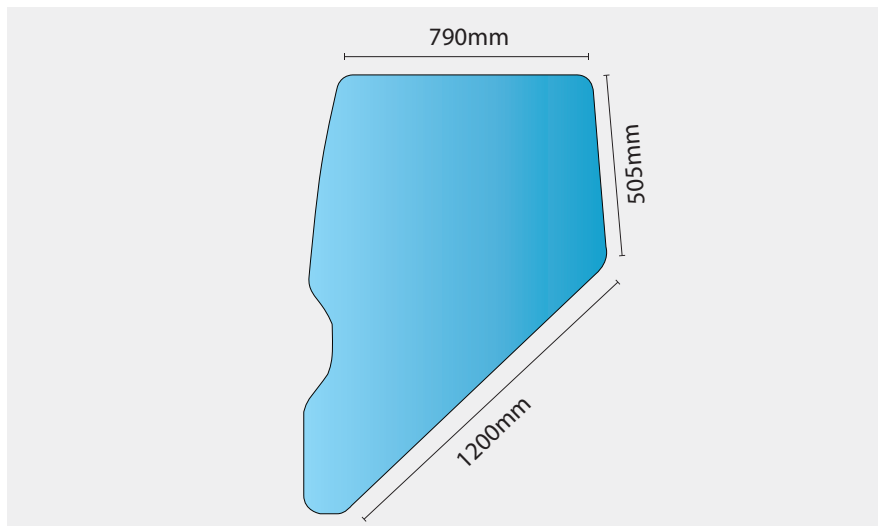

Winner Series Glass

7987

Glass Door
Fiat F100 F110 F115 F120 F130 F140
Left Hand Right Hand
OE Ref: 5154934