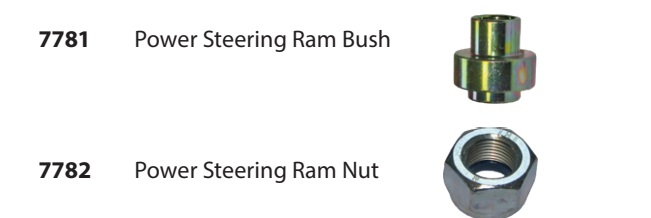

7781 Power Steering Ram Bush

7782 Power Steering Ram Nut