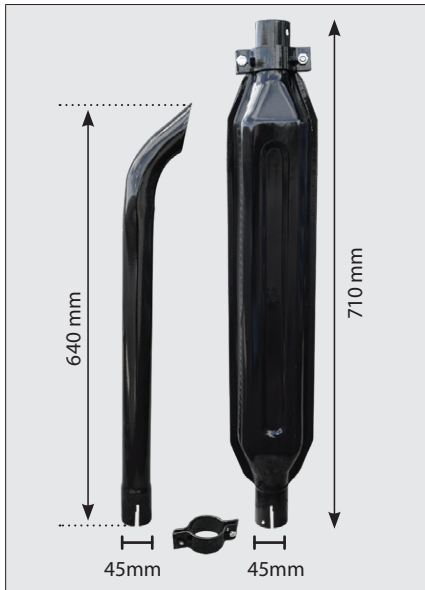

Exhausts

7350

Exhaust Fiat 80-90 82-94 580 680
780 880-4
OE Ref: 5130428