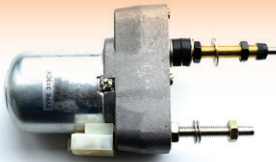

51260

Wiper Motor 12 Volt 90;
Small Tapered Shaft
Wiper Motor With Cover &
Switch - Shaft 48mm

2494

Wiper Motor 12 Volt 105 Degrees
Small Tapere
Shaft Length 94mm

52956

Wiper Motor
Case 40 43 44 45 56 95 12V
OE Ref: 1535097C1