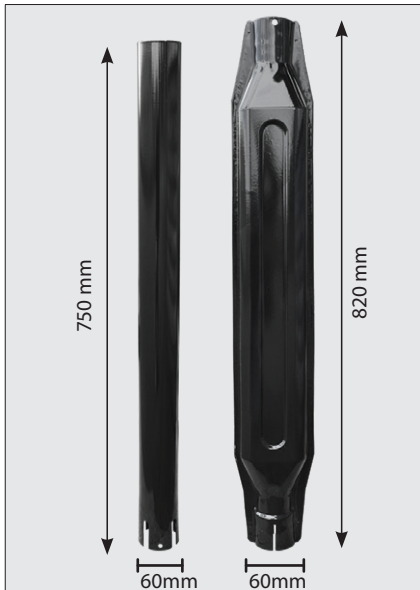

7352

Exhaust Fiat 880-5 90-90 100-90 110-90
115-90 F100 F110 F115 F120
Pipe Complete Incl Clamp
OE Ref: 5152184