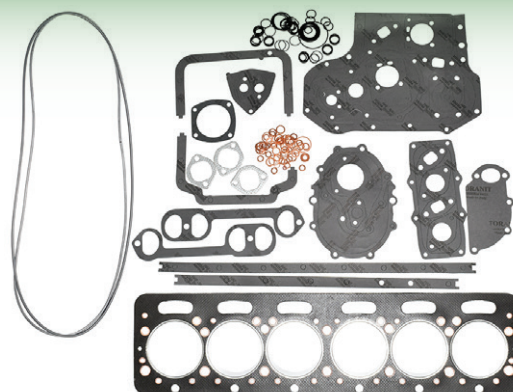

Brakes, Hydraulics & Linkage

FT 66

Brakes Parts	FT 66
Hydraulic Pumps	FT 70
Hydraulic Parts	FT 71
Stabiliser Parts	FT 72
Levelling Parts	FT 75
Linkage CBM Type	FT 79
Dromone Parts	FT 80

Gaskets

7849

Full Gasket Set Fiat 90 Series Classique
OE Ref: 1940016