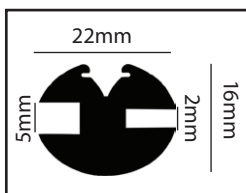

Weather Strip Beaded - Suits 4.8mm Glass

1773-5	5 Metres
1773-10	10 Metres
1773-20	20 Metres