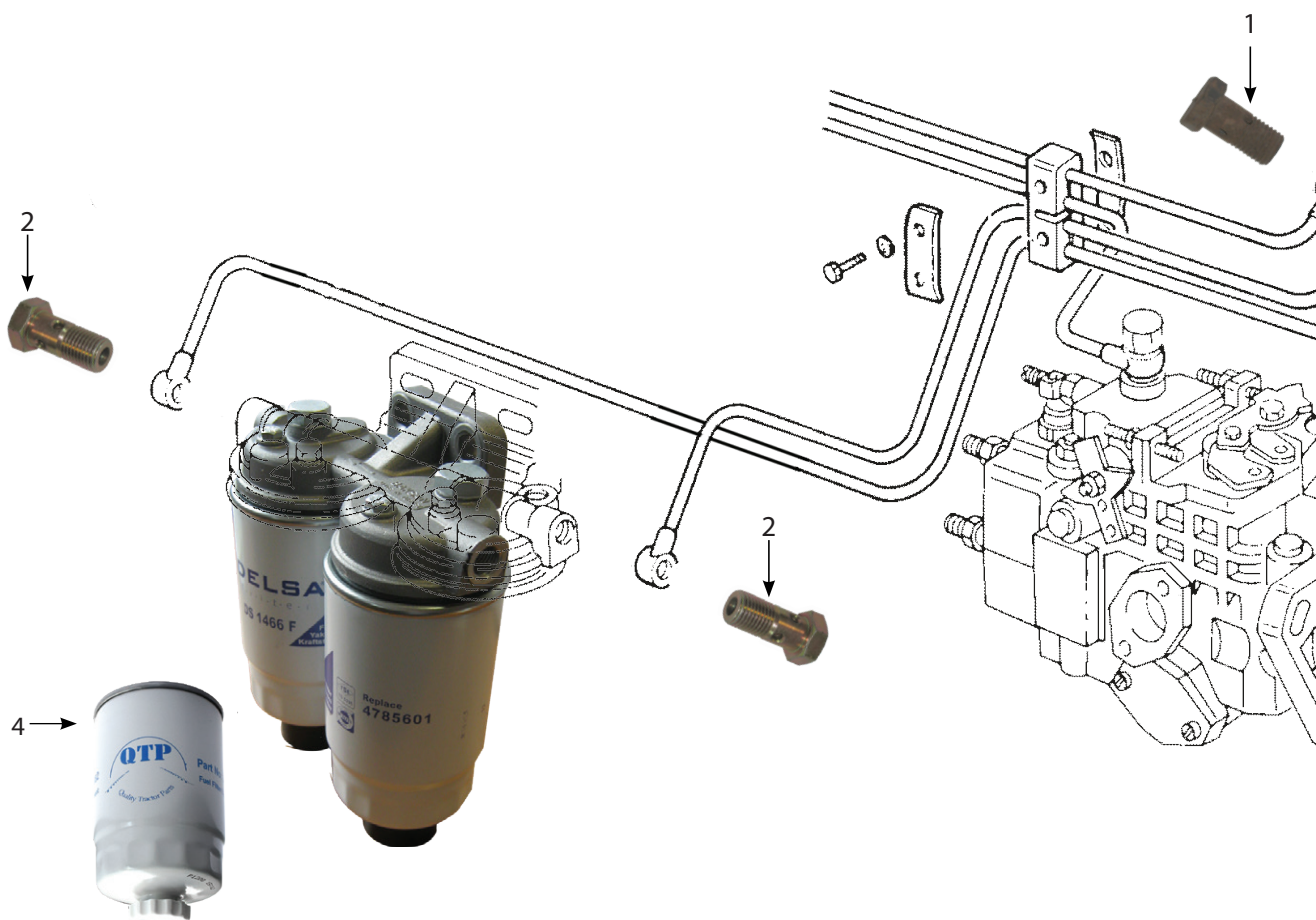

100/90 Fuel Parts

1. **7582** Fuel Lift Pump Banjo Bolt Fiat 100/90
2. **7583** Banjo Bolt Fiat 100/90 Fuel Filter
4. **3082** Fuel Filter IHC Fiat Ford 40 T DX4

Fuel Tank Reservoir

7111
Reservoir Tank Fiat