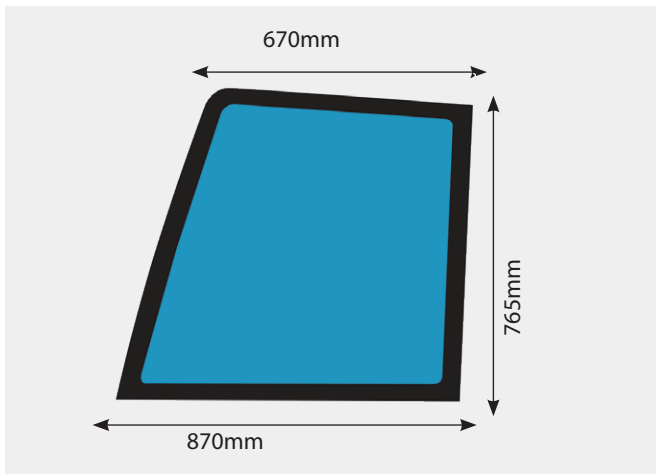

L /35 Series Glass

7368

Lower Left Hand Glass Door
Fiat L60 L65 L75 L85 L95
New Holland 4635 4835 5635 6635 7635

7351

Glass Door Fiat L60 L65 L75 L85 L95 New Holland
4635 4835 5635 6635 7635