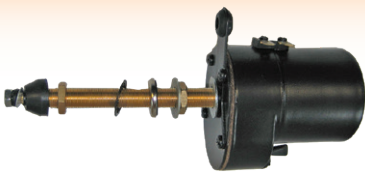

2494

Wiper Motor 12 Volt 105 Degrees
Small Tapere
Shaft Length 94mm