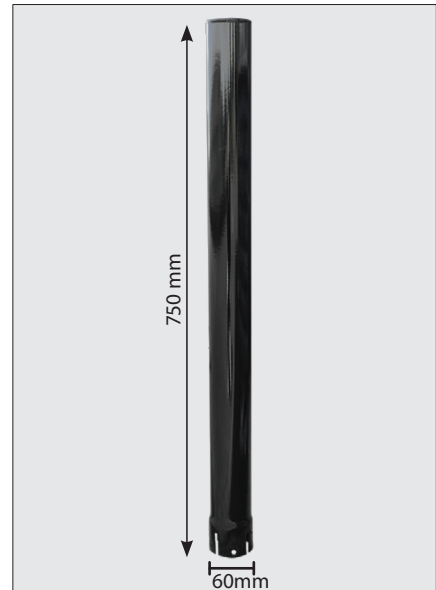

7354

Exhaust Fiat Upper Pipe for 7352
OE Ref: 44905774