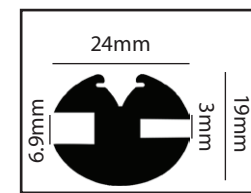

Weather Strip Beaded - Suits 6.4mm Glass

3097-5	5 Metres
3097-10	10 Metres
3097-20	20 Metres