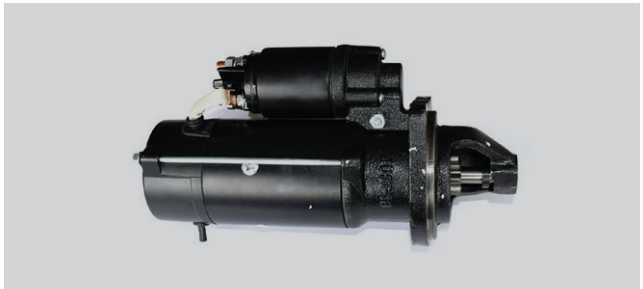

Starter & Alternators

7734

Starter Fiat 110-90 Right Hand Fit 12V 4.2KW Mahle
Gear Reduced

OE Ref: 4713806

7734R

Starter Fiat 110-90 Right Hand Fit 12V 4.2KW
Gear Reduced

OE Ref: 4713806

7093