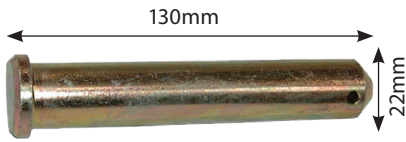

Dromone Hitch Parts

Drop In Pins

DRP48810

Drop In Pin

DRP48832

Drop In Pin

DRP48818

Drop In Pin - 2 Pin Type Push Back