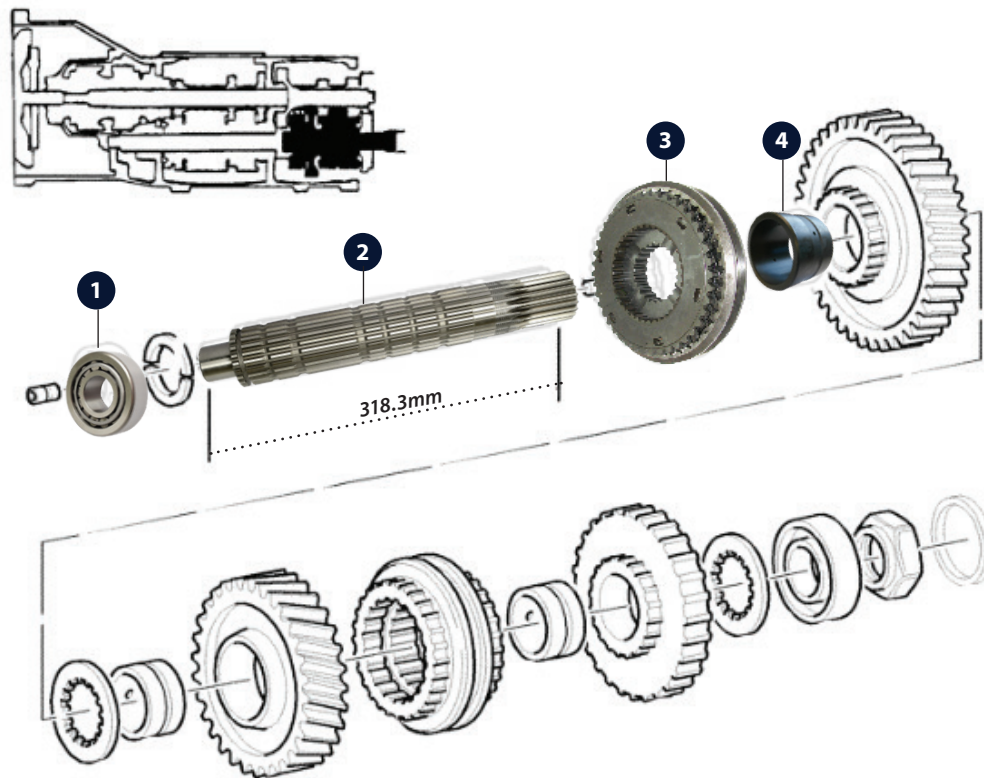

Central Reduction Gears

Part No.	OE Ref:
1 32306 Bearing 30mm x 72mm x 28.75mm	1820418M1
2 44220 Transmission Shaft New Holland 60 Series T6000 T7 TM Series	5180850
3 41725 Synchroniser Assembly Ford TM120 - 155 Also fits Ford T6030 - T6080 Central Reduction Unit - High / Low	87567127
4 43124 Transmission Gear Bush Ford 60s Ms T6s TMs	5164695