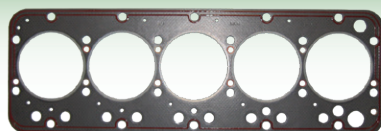

Brakes, Hydraulics & Linkage

FT 66

Brakes Parts	FT 66
Hydraulic Pumps	FT 70
Hydraulic Parts	FT 71
Stabiliser Parts	FT 72
Levelling Parts	FT 75
Linkage CBM Type	FT 79
Dromone Parts	FT 80

Gaskets

7849

Full Gasket Set Fiat 90 Series Classique
OE Ref: 1940016