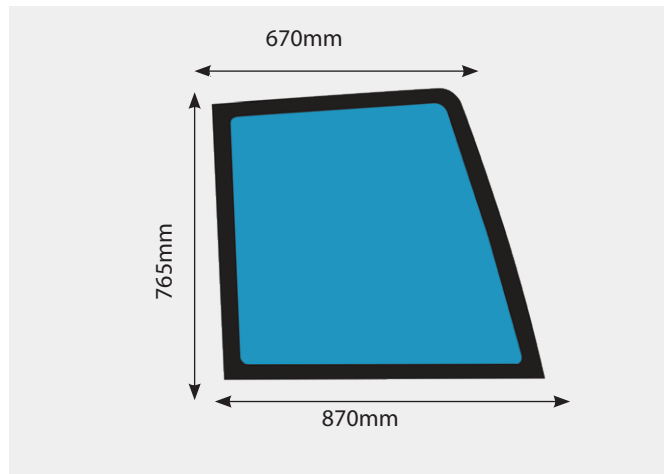

L /35 Series Glass

7368

Lower Left Hand Glass Door
Fiat L60 L65 L75 L85 L95
New Holland 4635 4835 5635 6635 7635

7351

Glass Door Fiat L60 L65 L75 L85 L95 New Holland
4635 4835 5635 6635 7635

7349

Glass Door Fiat L60 L65 L75 L85 L95 New Holland 4635
4835 5635 6635 7635

Winner Series Glass

7987

Glass Door
Fiat F100 F110 F115 F120 F130 F140
Left Hand Right Hand
OE Ref: 5154934