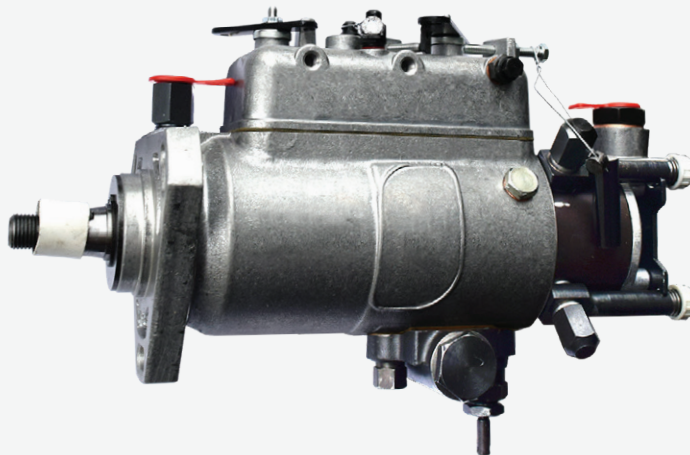

7757
Fuel Tank Fiat 100-90
[OE Ref: 5119998](#)

7285
Fuel Tank Cap Fiat

RESERVOIR CAP

7994
Power Steering Reservoir
Cap Fiat 90 Series
[OE Ref: 5111698](#)

Fuel Parts

3249F650

Injector Pump

Fiat 600 640 666 680 Classic Models

OE Ref: [770537](#)

7580

Injector Pump Banjo Bolt Fiat 100/90

7569

Injector Washer Fiat

Fuel Senders

7714

Fuel Sender Fiat 115-55