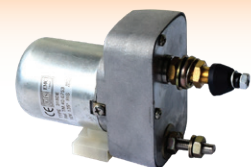

2493

Wiper Motor 12 Volt 85 Degrees
Small Tapered Shaft Length 94mm

51026

Wiper Motor Case 12V 115;
Small Tapered Shaft
Shaft Length 34mm

51025

Wiper Motor Case 12V 135;
Small Tapered Shaft Shaft
Length 34mm