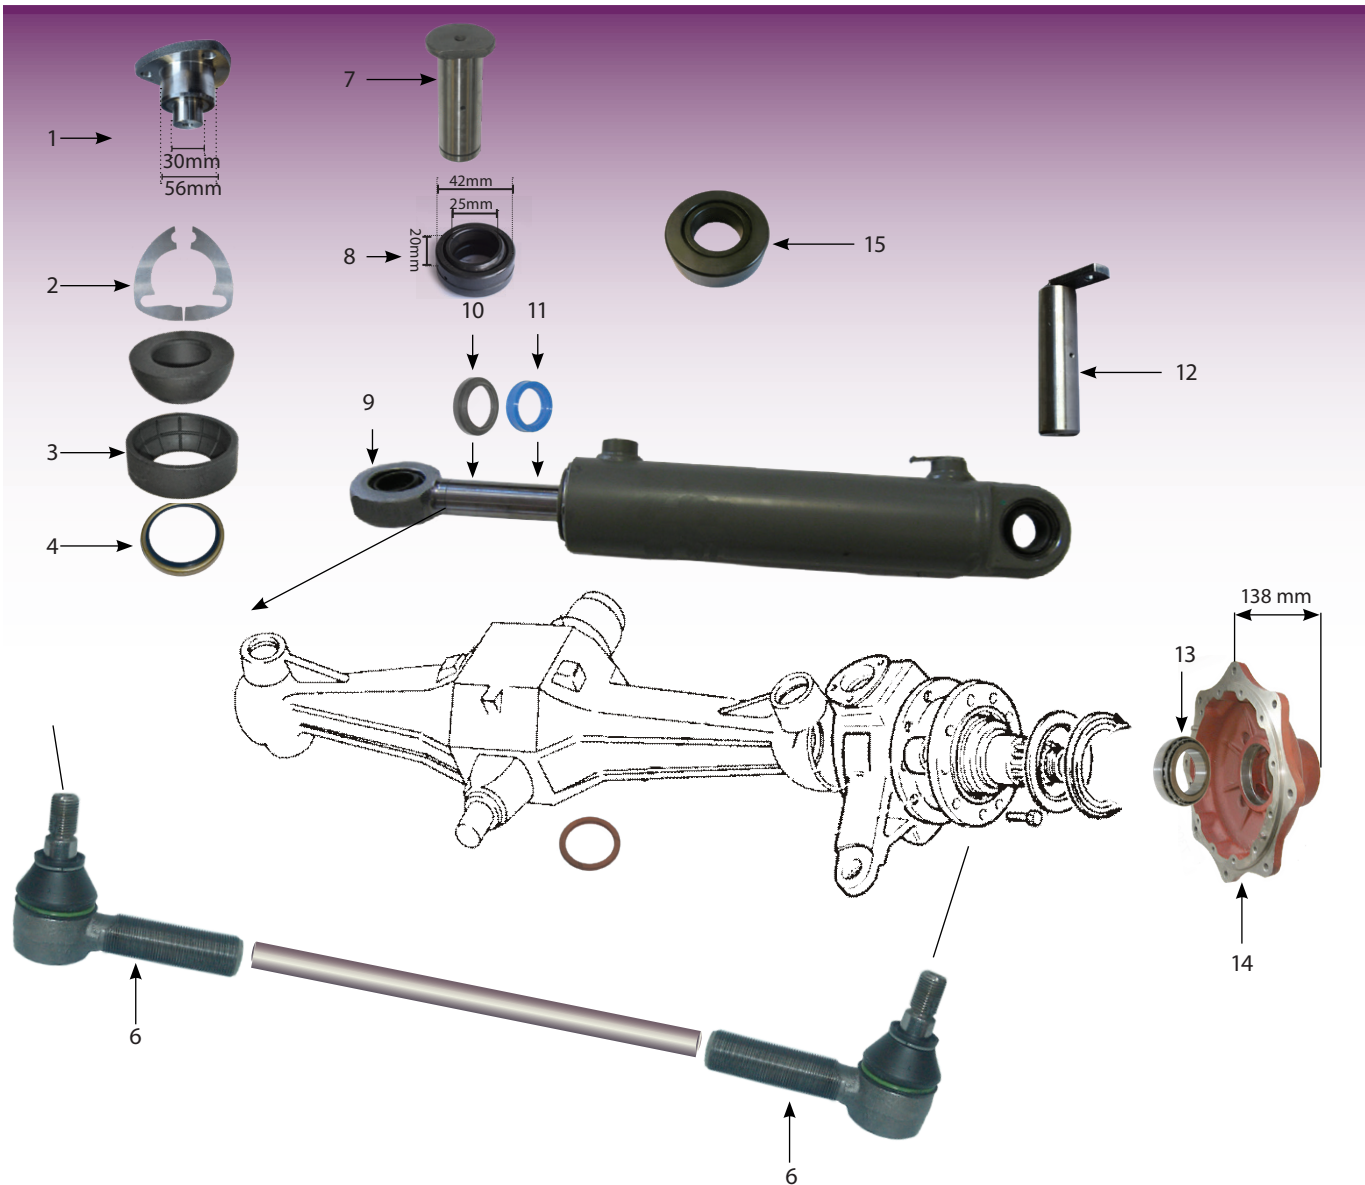

60457
Power Steering Ram Shaft Fiat for 60454

7781 Power Steering Ram Bush

7782 Power Steering Ram Nut

60458
Power Steering Ram Shaft Fiat for 60456
Ram is 60456
Seal Kit is 42978

Axle Parts

Fiat 1 Ram Axle Parts