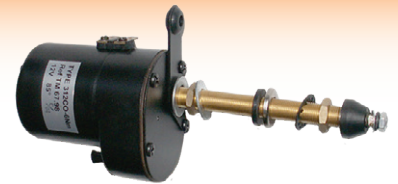

2493

Wiper Motor 12 Volt 85 Degrees
Small Tapered Shaft Length 94mm