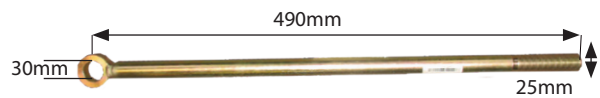

Lift Rod Fiat 90-90 Renault P25

DRP44340