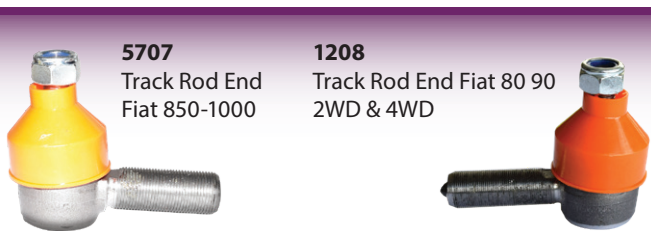

5707
Track Rod End
Fiat 850-1000

1208
Track Rod End Fiat 80 90
2WD & 4WD