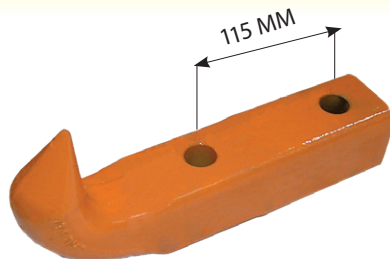

Dromone Hitch Parts

61215

Pick Up Hitch Hook Heavy Duty
Short Inner Pull Bar Pin to suit is 886166
25.4mm 80mm Long

DRSP30033

Pick Up Hitch Hook ISO 60mm
115mm btw Holes

62 mm
60 mm

DRSP30293G

Drawbar Assembly ISO
57.5mm centre to centre