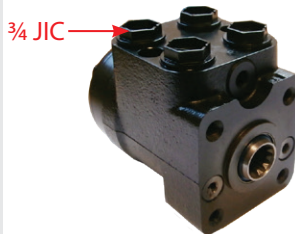

4655

Orbital Unit c/o Relief Valve
100 OSP 3/4" JIC