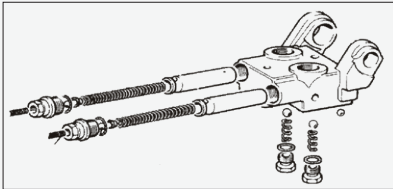

Brake Parts

1. **7400** Brake Cap Spring Fiat 80-90
2. **7418** Brake Cap Plug Fiat 100-90
4. **42263** Brake Reservoir Fiat 90 Series