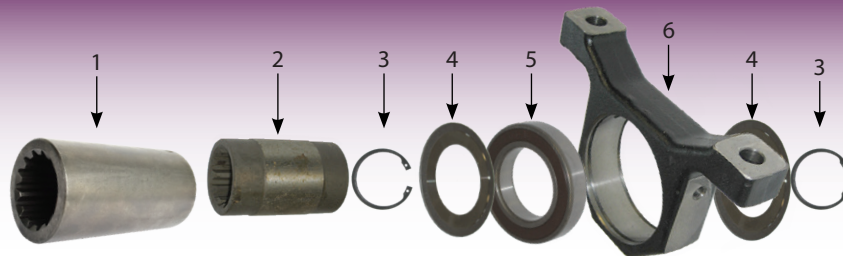

4WD Drive Shaft

1. 7507 1. 7587 1. 7007 2. 7506 2. 7008	- Coupling Fiat 100-90 4WD 14 Spline Late Fits 110-90 90-90 F100 F115 F140 - Coupling Fiat 100-90 4WD 12 Spline Early - Coupling Fiat 80-90 4WD 10 Splined - Coupling Fiat 100-90 4WD 12 Splined - Coupling Fiat 80 90 93 94 10 Splined	3. 7009 4. 7010 5. 60092RS 5. 60082RS 6. 7511 6. 7002	- Housing Circlip Fiat 100-90 4WD - Bearing Shield Fiat 100-90 - Drive Shaft Bearing Fiat 45 x 75 x 16 - Bearing - Housing Fiat 110/90 4WD Shaft - Bearing Carrier Fiat 60 - 90 80-90