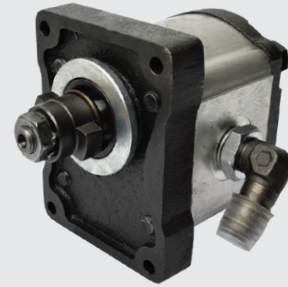

55412
Hydraulic Pump Fiat 480 500
To suit Power Steering Kit - 7719