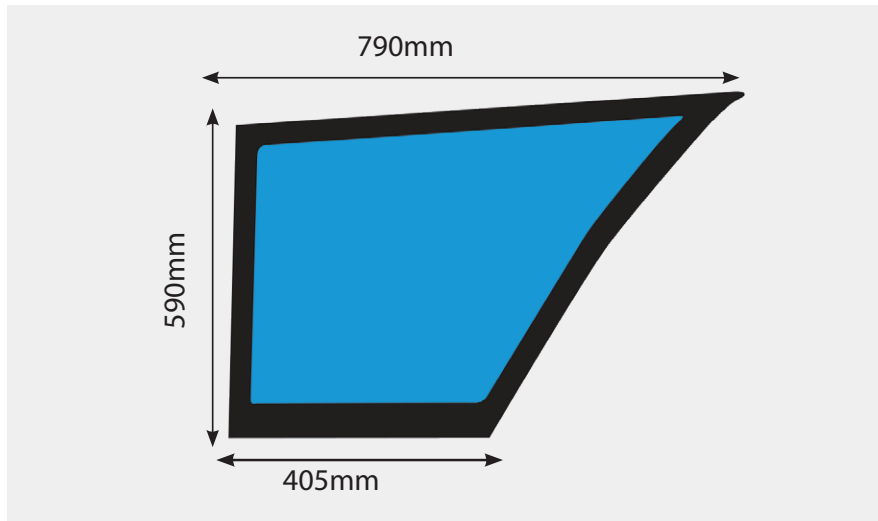

L /35 Series Glass

7368

Lower Left Hand Glass Door
Fiat L60 L65 L75 L85 L95
New Holland 4635 4835 5635 6635 7635

7351

Glass Door Fiat L60 L65 L75 L85 L95 New Holland
4635 4835 5635 6635 7635