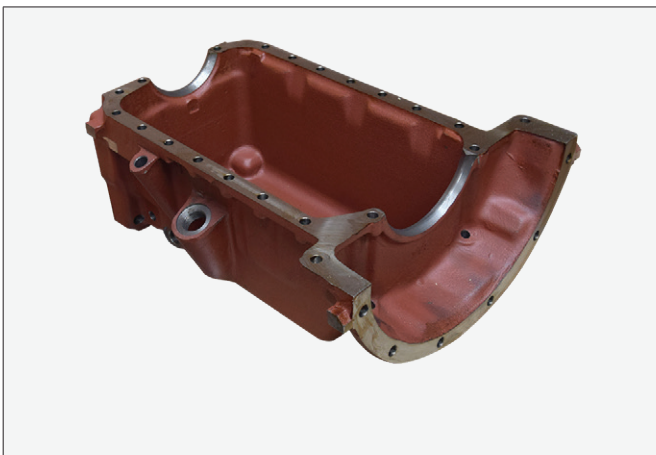

Engine & Crankshaft Parts

Sumps

7721
Sump Fiat 3Cylinder Ford 30 Series 35 Series
OE Ref: 4778894