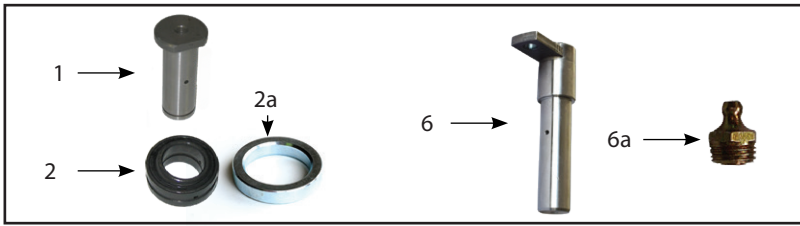

Fiat 4WD 2 Ram Axle Parts