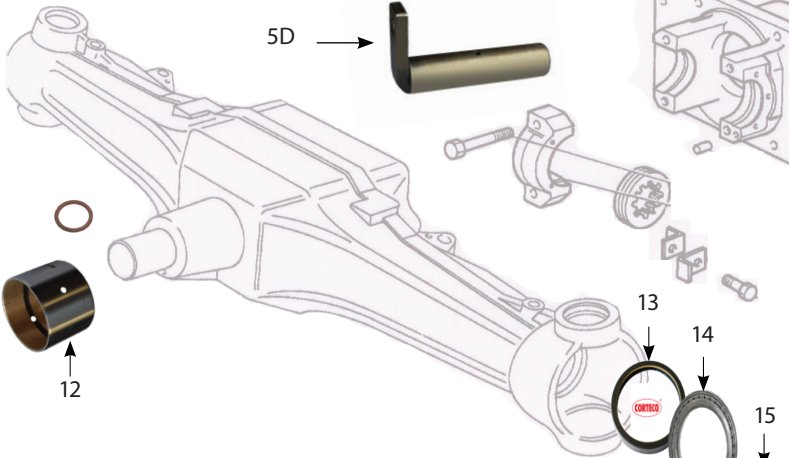

Fiat 4WD 2 Ram Axle Parts

7041
Ram Locking Wire
Ref: 87352069

17

16

12

7839
Oil Seal Front Axle
Fiat 90-90 - 160-90
Size: 45 x 65 x 15mm
OE Ref: 5135990

18

19

19

18

23/23A

22

20

21

21